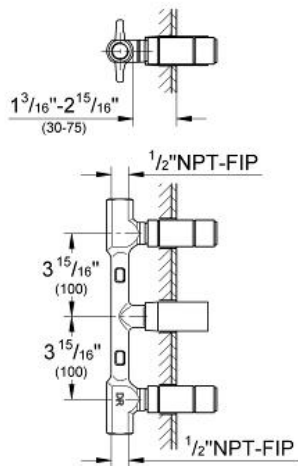

# Two-Handle Bathroom Sink Valve

MODEL # 33885000

Pure Freude  
an Wasser

**GROHE**

#### Standard Specification:

- Wall installation
- **GROHE StarLight** chrome finish
- GROHE SilkMove ceramic cartridge
- 1/2" NPT Female Inlets
- 8" On-Center Rough-In Valve
- Cast Brass Construction